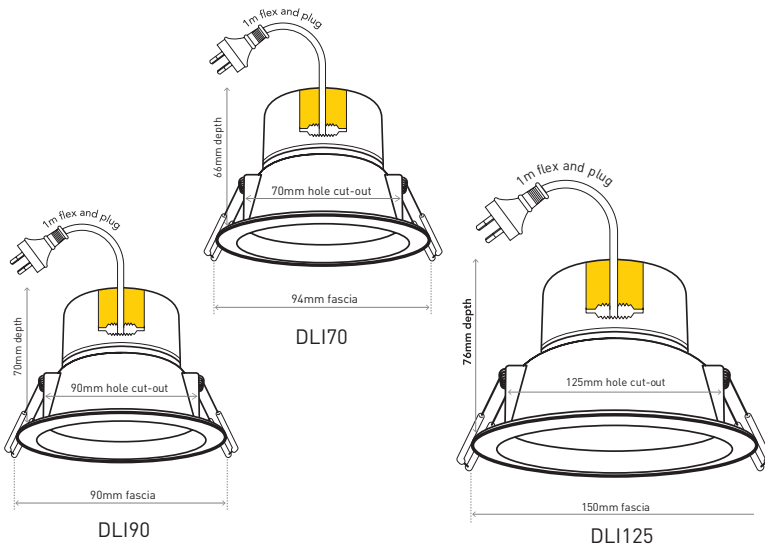

DLI70 Series (Black DLI7003BL)

DLI70 Series

DLI90 Series

DLI125 Series

Cat. No.	Description	Ceiling cut-out	Wattage	Ceiling depth	Fascia size	Lumens	Colour temp	Beam angle	CRI	IP rating
DLI7001	Warm white / White finish	Ø 70mm	5W	66mm	Ø 94mm	505lm	3000K	90°	80+	IP44
DLI7002	Cool white / White finish					515lm	4000K	90°	80+	
DLI7003	Warm white / Brushed chrome finish					505lm	3000K	90°	80+	
DLI7003BL	Warm white / Black finish					505lm	3000K	90°	80+	
DLI7004	Cool white / Brushed chrome finish					515lm	4000K	90°	80+	
DLI7004BL	Cool white / Black finish					515lm	4000K	90°	80+	
DLI9001	Warm white / White finish	Ø 90mm	7W	70mm	Ø 110mm	700lm	3000K	85°	80+	
DLI9002	Cool white / White finish					820lm	4000K	85°	80+	
DLI9003	Warm white / Brushed chrome finish					700lm	3000K	85°	80+	
DLI9003BL	Warm white / Black finish					700lm	3000K	85°	80+	
DLI9004	Cool white / Brushed chrome finish					820lm	4000K	85°	80+	
DLI9004BL	Cool white / Black finish					820lm	4000K	85°	80+	
DLI12501	Warm white / White finish	Ø 125mm		76mm	Ø 150mm	750lm	3000K	90°	80+	
DLI12502	Cool white / White finish					880lm	4000K	90°	80+	
DLI12503	Warm white / Brushed chrome finish					750lm	3000K	90°	80+	
DLI12504	Cool white / Brushed chrome finish					880lm	4000K	90°	80+	

- Integrated dimmable driver compatible with trailing edge dimmers
- Smooth dimming range
- Suitable for 70mm, 90mm and 125mm hole cut-outs
- Only 5W to 7W power consumption
- Up to 880 lumens output
- Maximum efficacy up to 125lm/W
- Insulation Contact - Fire Resistant (IC-F) recessed luminaire: An IC-F rated downlight means that building insulation that can be continuously exposed to 90°C, can safely abut and cover the luminaire. Additionally, IC-F rated downlights have to pass a 1mm probe test i.e. a 1mm diameter probe cannot enter any part of the luminaire and in effect no insulation or any other material can enter the fitting.
- Low ceiling depth
- Suitable for slab canisters
- 35,000h lifespan
- 3 Year Warranty